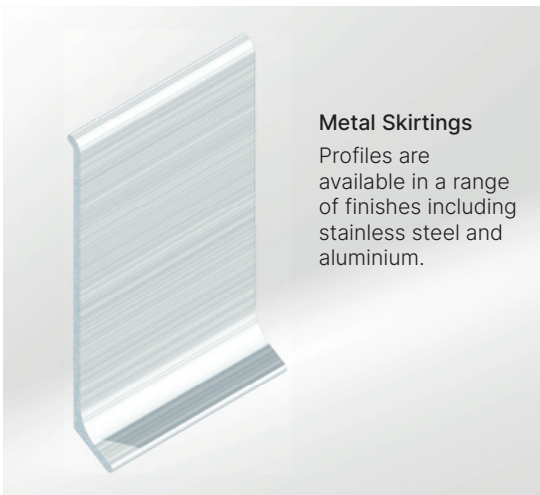

Pvc Skirting FS 100 B profile is rated as Class 1a. Finishes within these ratings can be used throughout dementia applications. We recommend a minimum contrast of 30 points LRV for critical surfaces. For further visit [www.gradus.com](http://www.gradus.com)

## Types of skirting

**Set-In**  
Provides an impervious seal when welded to the floorcovering

Set-In Pvc Skirtings

**Sit-On**  
Fitted over most hard floorcoverings for a neat finish

Sit-on Pvc Skirtings

**Metal Skirtings**  
Profiles are available in a range of finishes including stainless steel and aluminium.

Metal Skirtings