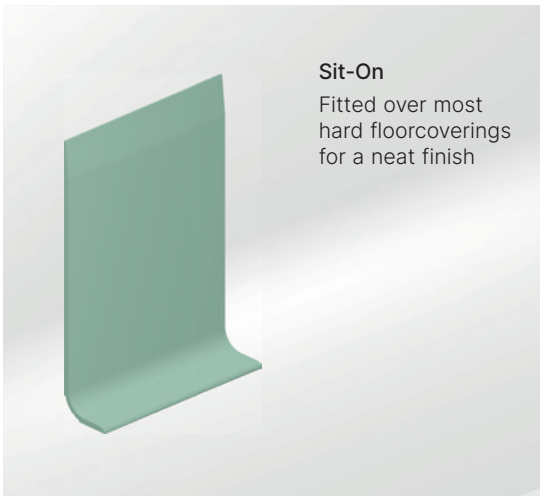

Sit-on Pvc Skirtings

Sit-On
Fitted over most hard floorcoverings for a neat finish