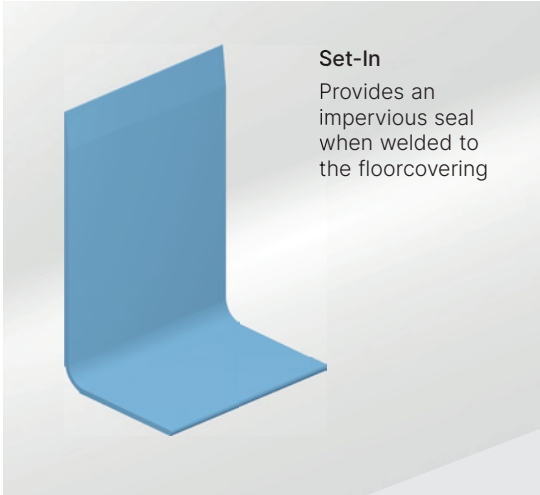

Set-In Pvc Skirtings

Aesthetics

Gradus skirtings & cappings are available in a range of colours and finishes to complement most interior environments.

In addition, the use of a skirting that contrasts in colour and luminance with the floorcovering can assist visually impaired people to determine the borders of the room. As a guide, skirtings should either match the wall colour, or provide a complete contrast with both the wall and floor.

Pvc Skirting FS 100 B profile is rated as Class 1a. Finishes within these ratings can be used throughout dementia applications. We recommend a minimum contrast of 30 points LRV for critical surfaces. For further visit www.gradus.com

Types of skirting

Set-In
Provides an impervious seal when welded to the floorcovering